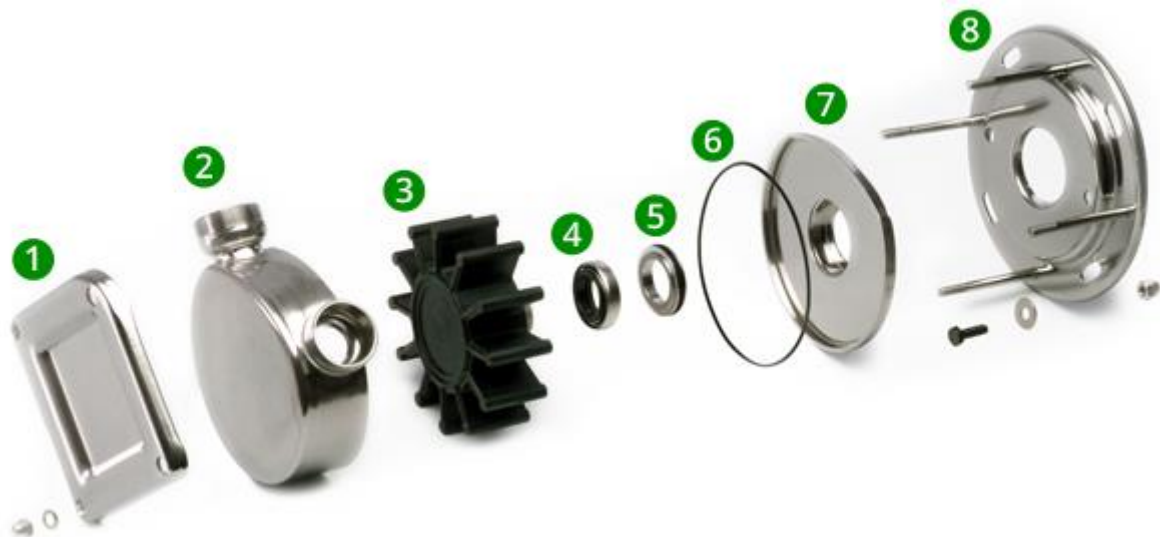

Applications:

- Juice Transfer
- Bottling
- Racking
- Filtering

INOX Series Flexible Impeller Pumps

Positive Displacement Self-Priming Models

Model	Motor			Flow Rate (GPM)					Port Connection*
	HP	RPM	Voltage	8 ft	24 ft	36 ft	52 ft	82 ft	
INOX-20	1	1050	230/460	16.5	13.5	11.5	8.2	3	½" or 1" Tri-Clamp
INOX-30	1	1120	230/460	23	21	19	14	5	1" Tri-Clamp
INOX-40	2	1145	230/460	48	39.5	32.5	28	9.5	1 ½" Tri-Clamp
INOX-50	3	1160	230/460	110	60	40	12	-	2" Tri-Clamp
INOX-80	6	860	230/460	202	150	120	75	-	3" Tri-Clamp

*Available in other connections, contact your representative for pricing.

Pumps have minimal parts, and simple field replacement.

Materials					
2	Body:	304 Stainless Steel	6	Body O-Ring:	NBR
1	Face:	304 Stainless Steel	7	Seal Disc:	304 Stainless Steel
3	Impeller:	Neoprene	8	Fasteners & Tie Rods:	304 Stainless Steel
Mechanical Seal					
4	Rotating Face:	Graphite	5	Stationary Face:	Ceramic
	O-Ring:	NBR		Spring:	304 Stainless Steel